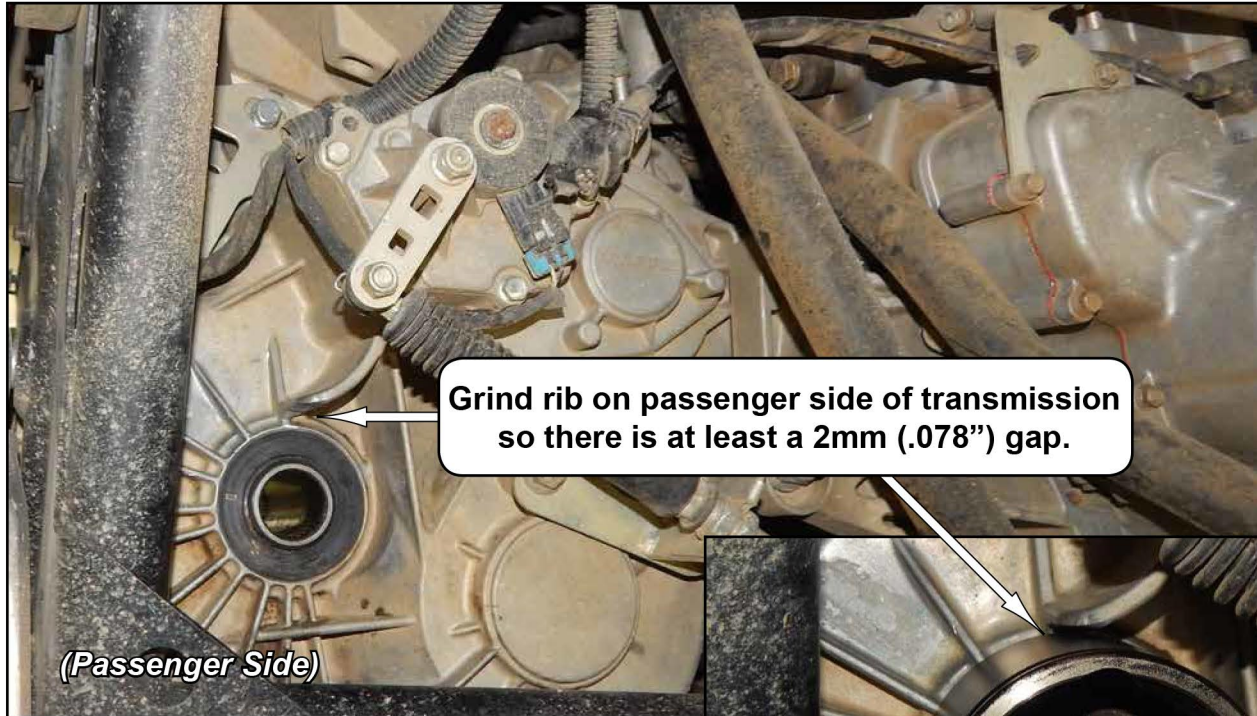

Rhino 2.0 Axle

On some RZR Turbo models, interference between Transmission and Axle may occur.

Need help with your installation?

sales@superatv.com

www.superatv.com

1-855-743-3427

8:00am - 9:00pm EST M-Th
8:00am - 7:00pm EST Friday
9:00am - 2:00pm EST Saturday